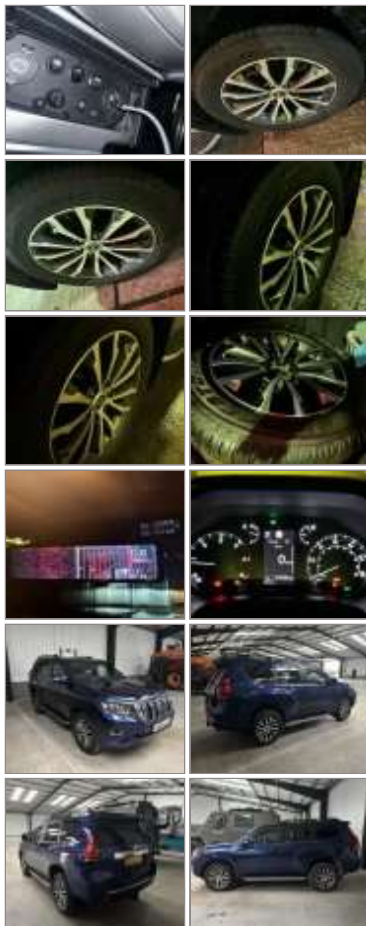

www.govsales.co.uk - The UK's leading suppliers of ex. military vehicles

**Govsales - Ex MoD Surplus, Ex Army Trucks, Vehicles & Equipment**

Toyota Land Cruiser Armoured to B6 Level - MoD Ref: 50569

 Share on Facebook

Toyota Land Cruiser Armoured to B6 Level - MoD Ref: 50569

### Details

Toyota Land Cruiser Armoured to B6 Level

Mint Condition

Only 41,500 miles

Professionally Armoured in UK to a high specification to include;

VS6 (950) (VSAG-12) - (B6) Armouring

Vehicle UK road legal Right Hand Drive